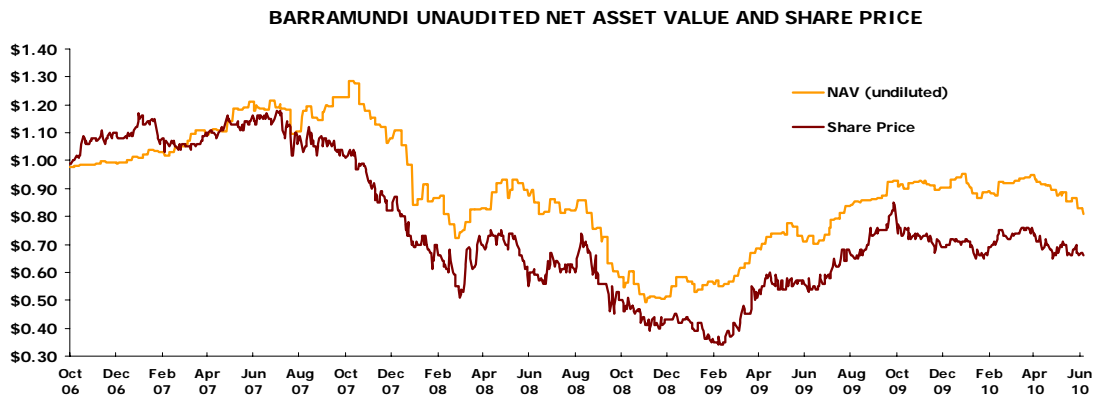

Barramundi Limited
Phone +64 9 489 7074
Fax +64 9 489 7139
PO Box 33-549 Takapuna
Auckland, New Zealand

The graph below shows the Barramundi Net Asset Value movement since inception compared with the Barramundi Share Price. The area between the two lines represents the Share Price premium/discount to Net Asset Value.

Dividends paid by Barramundi have not been included.

This graph was last updated on 30 June 2010.